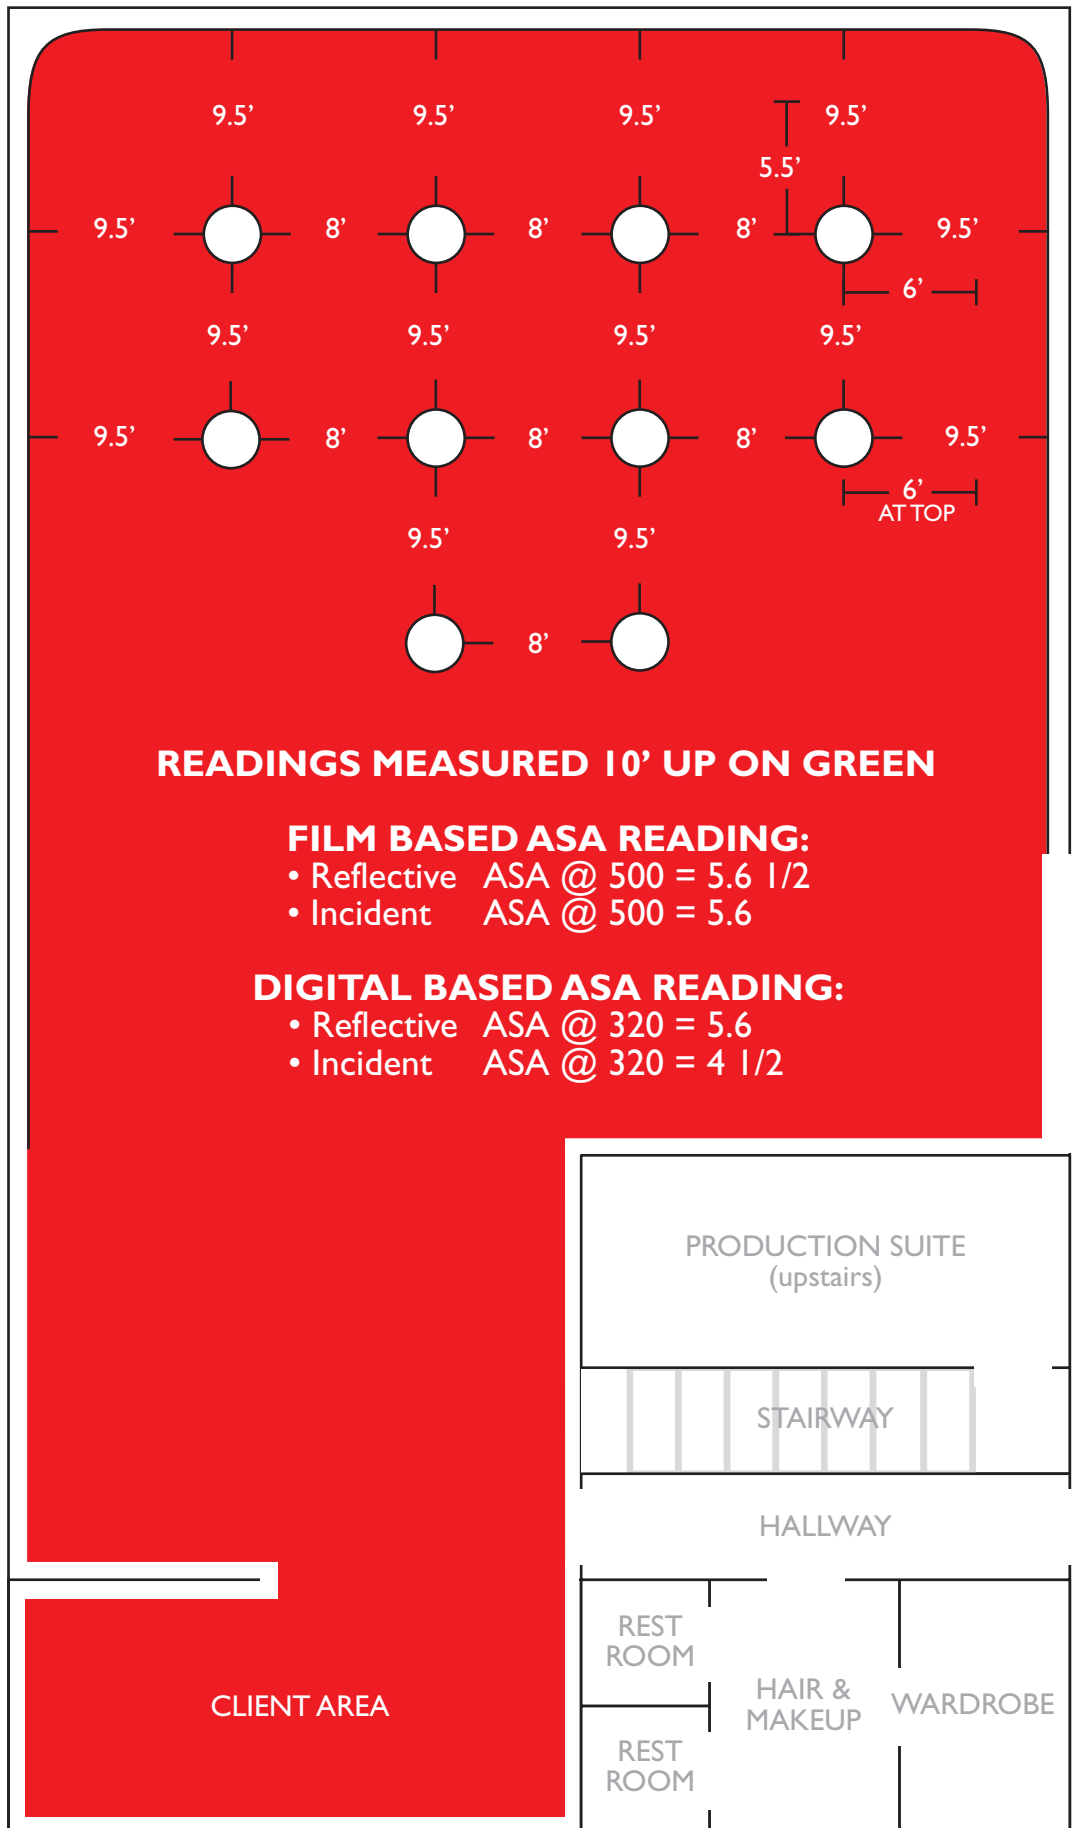

STAGE

READINGS MEASURED 10' UP ON GREEN

FILM BASED ASA READING:

- Reflective ASA @ 500 = 5.6 1/2
- Incident ASA @ 500 = 5.6

DIGITAL BASED ASA READING:

- Reflective ASA @ 320 = 5.6
- Incident ASA @ 320 = 4 1/2