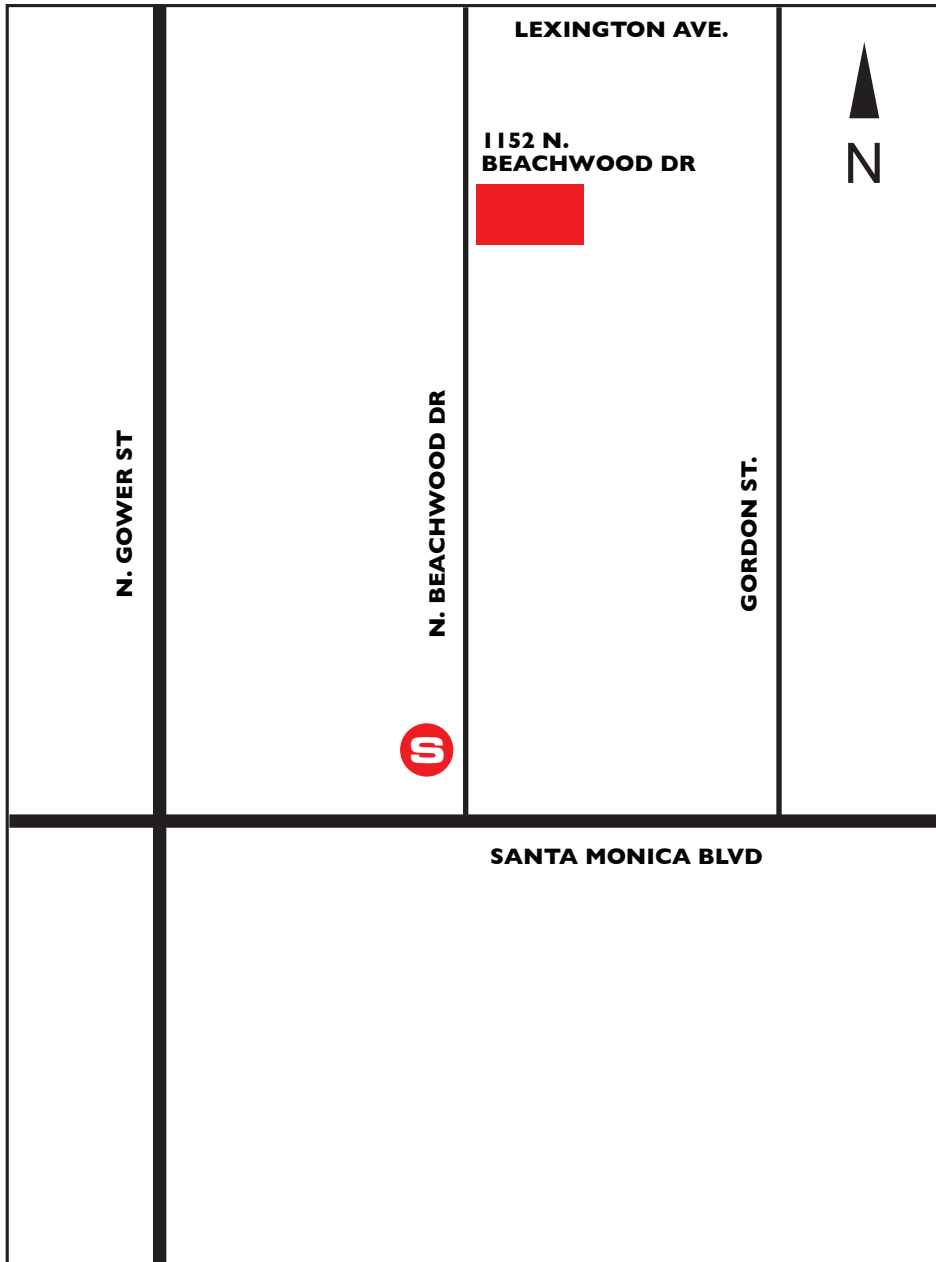

SOURCE

film studio + lighting + grip

ADDITIONAL PARKING

Additional parking is located half block north of the studio at 1152 N. Beachwood Drive. Hollywood, Ca. 90038.

Within walking distance, it can accommodate 25 cars and 2 production trucks - stacked parking.

PARKING PACKAGE

$400 Daily

S SOURCE FILM STUDIO
1111 N. Beachwood Drive
Los Angeles, CA 90038

Any vehicle parked, operated or driven on the cemetery shall be solely at the risk of the owner and operator. Source Film Studios and Hollywood Forever Cemetery assumes no liability or responsibility for damage to or theft of any vehicle parked or driven on cemetery. Parking on the cemetery constitutes an agreement between the holder and the Source Film Studios and Hollywood Forever Cemetery that they shall not be responsible for the loss or damage to the vehicle, its accessories or contents, resulting from theft, fire, vandalism, collision or any other cause.