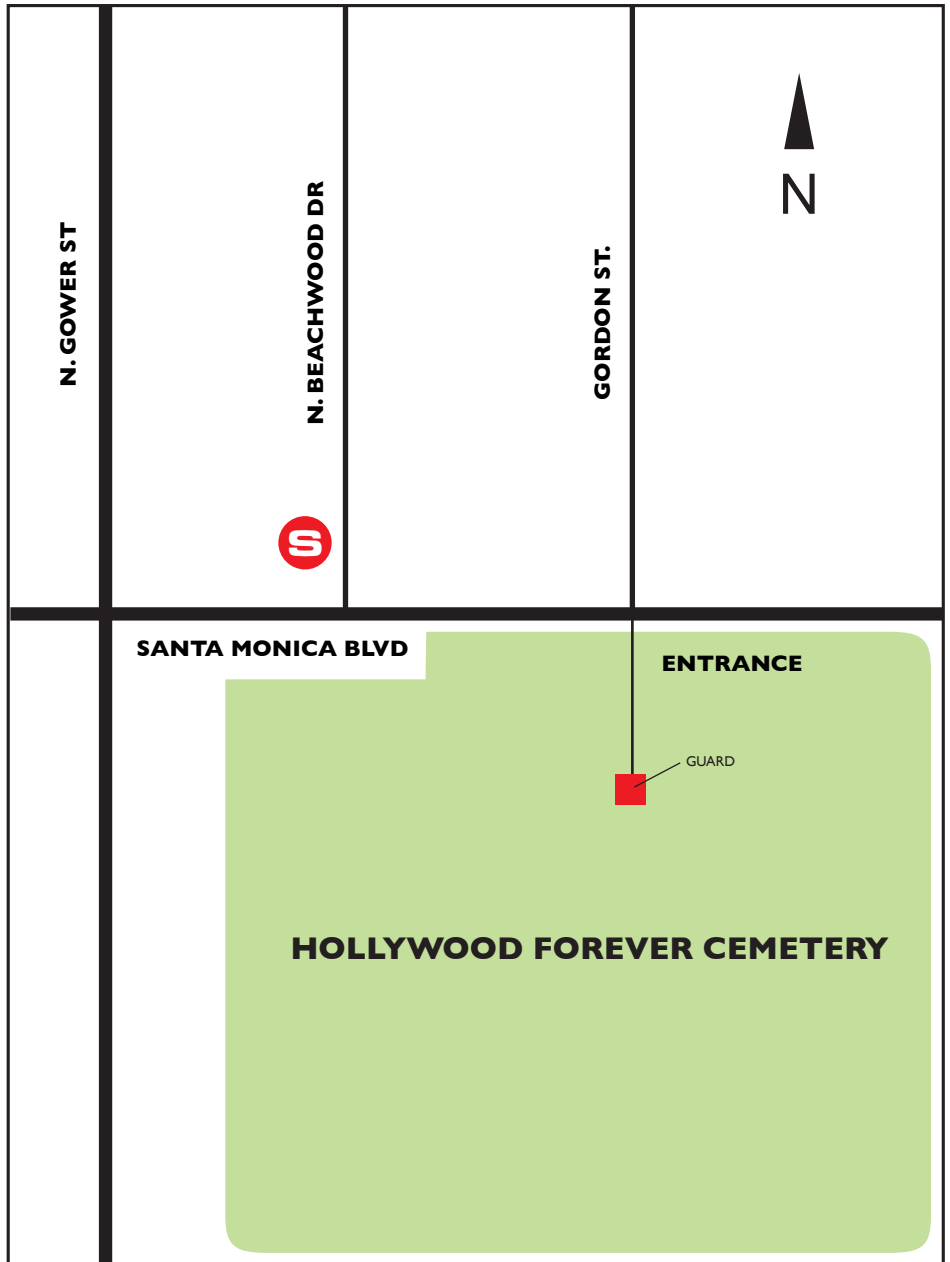

SOURCE

film studio + lighting + grip

ADDITIONAL PARKING

Additional parking is located one block east of the studio at the Hollywood Forever Cemetery.

When approaching the Guard Gate at the cemetery, present this sheet to the guard and request **SOURCE FILM STUDIO PARKING**. The guard will then direct you where to park.

Perfect for **OVERSIZED VEHICLES**: Trailers, Grip Trucks, Motor Homes and Production Trucks.

PARKING PACKAGES

Select ONE of the following packages:

A	B	C
1-10 cars	11-20 cars	21-30+ cars
$150	$300	$400

30+ cars: [Contact us for a quote.](#)

Oversized Vehicles: **$35 PER VEHICLE**

Make all checks payable to Source Film Studio.

DIRECTIONS FROM CEMETERY:

1) Head west on Santa Monica Blvd. toward N. Beachwood Drive **328 ft**
2) Turn right at N. Beachwood Drive **72 ft**

S SOURCE FILM STUDIO
1111 N. Beachwood Drive
Los Angeles, CA 90038

Any vehicle parked, operated or driven on the cemetery shall be solely at the risk of the owner and operator. Source Film Studios and Hollywood Forever Cemetery assumes no liability or responsibility for damage to or theft of any vehicle parked or driven on cemetery. Parking on the cemetery constitutes an agreement between the holder and the Source Film Studios and Hollywood Forever Cemetery that they shall not be responsible for the loss or damage to the vehicle, its accessories or contents, resulting from theft, fire, vandalism, collision or any other cause.