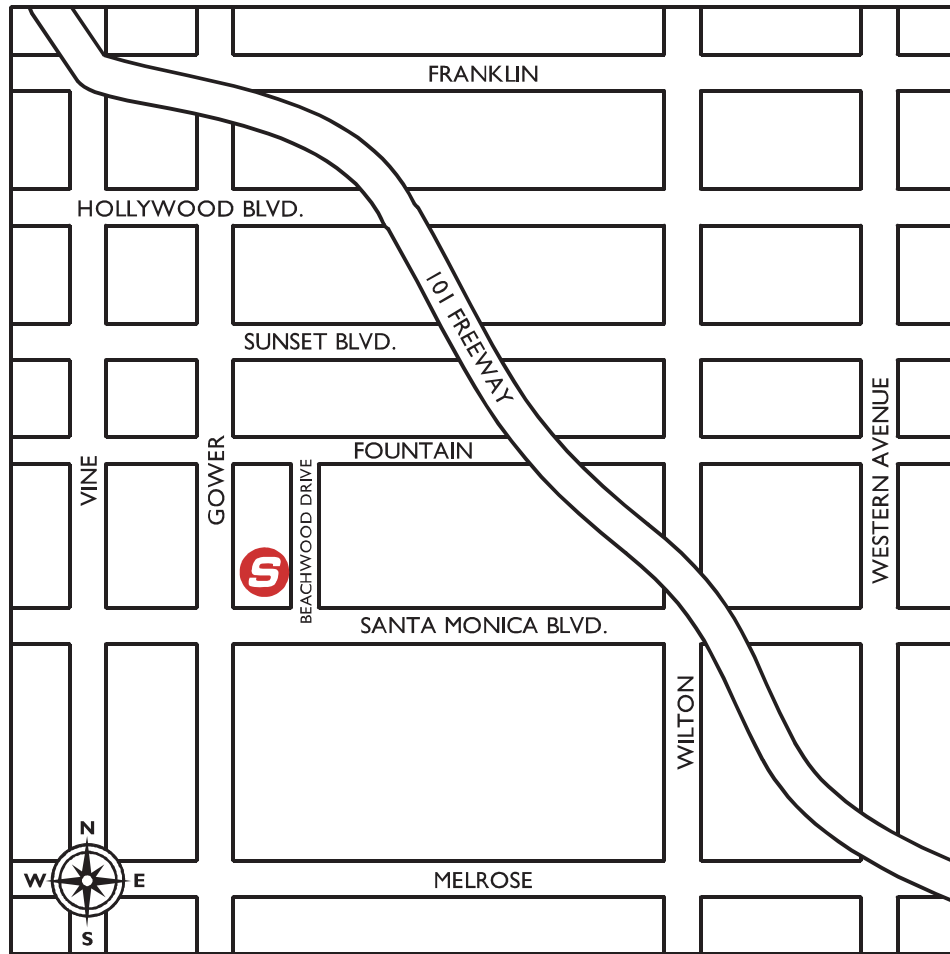

MAP AND DIRECTIONS

SOURCE FILM STUDIO

1111 N. Beachwood Drive
Los Angeles, CA 90038

FROM THE VALLEY:

South on the 101 > South on Gower > East on Santa Monica > North on Beachwood Drive

FROM THE WESTSIDE:

East on the 10 > North on La Brea > East on Santa Monica > North on Beachwood Drive

FROM DOWNTOWN:

North on the 101 > West on Santa Monica > North on Beachwood Drive

FROM THE SOUTH:

North on the 110 > North on the 101 > West on Santa Monica > North on Beachwood Drive