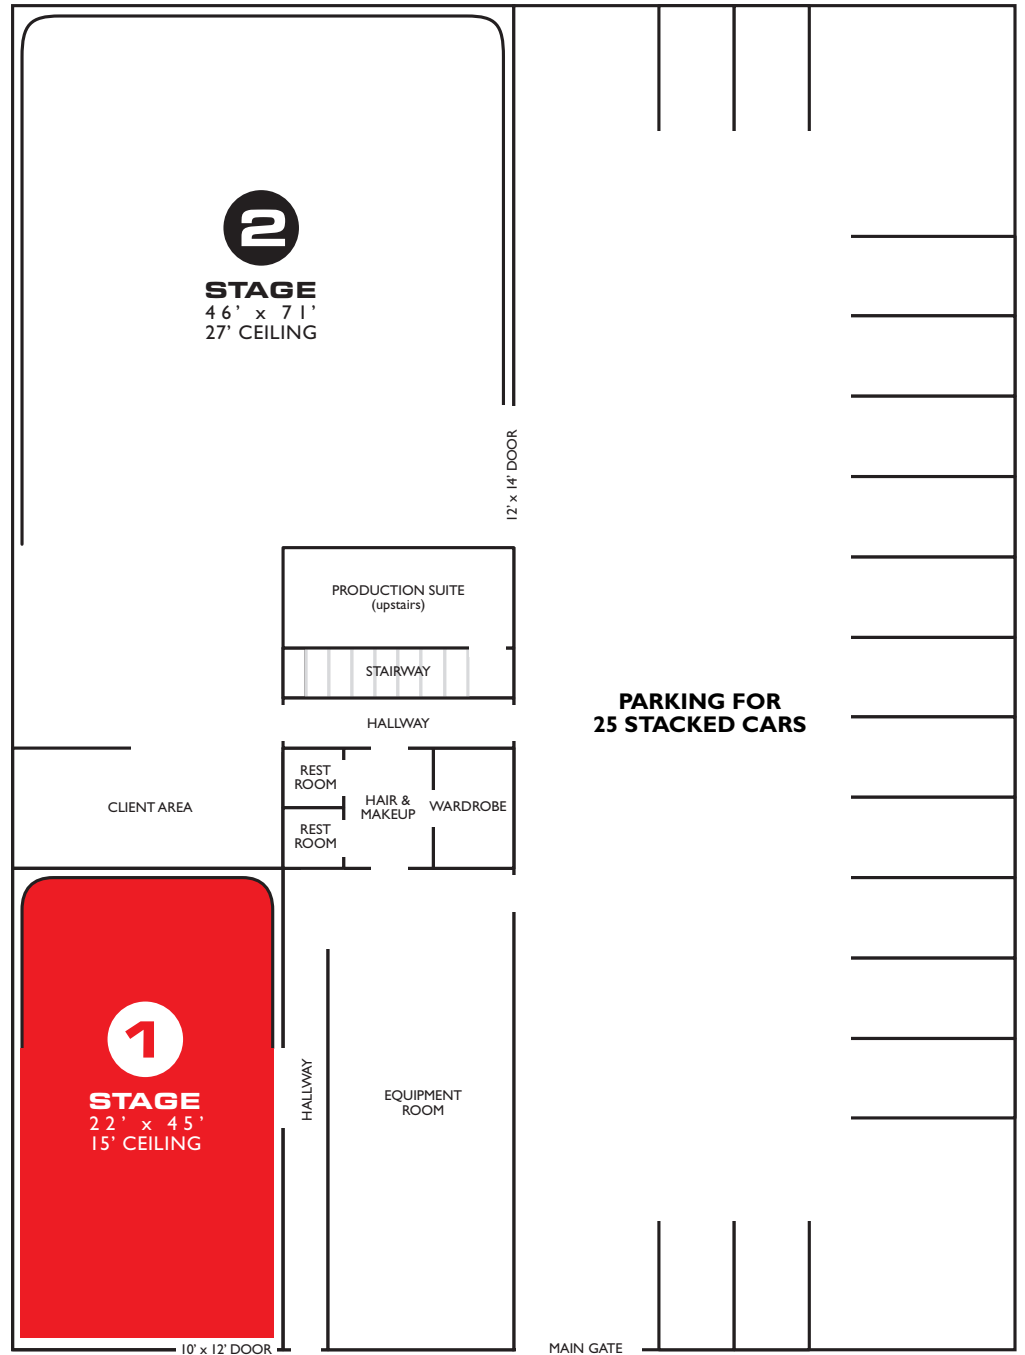

STAGE

STAGE SIZE:

- 22' x 45' (3,266 square feet)
- Height 15'

CYC SPECS:

- Width: 22'
- Right Return: 16'
- Left Return: 20'

TELCOM:

- Wireless High-Speed Internet
- Phone / Fax Service

MISCELLANEOUS:

- GREEN SCREEN STAGE
- All Inclusive Lighting & Grip Equipment

PACKAGES INCLUDE:

- A/C & Heating
- Wardrobe Room
- Client Lounge
- Production Area
- Telecom Service
- Make-Up Room
- Bathroom/Showers
- Adjacent Parking Available

Photos: Stage 1 Green Screen, All Inclusive Lighting/Grip Equipment and Production Area.